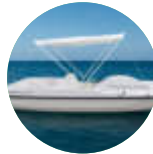

Capri 4.0

An evolution of the classic Capri 4, an extremely minimalist and highly functional vessel. Convenient and impressive stainless steel ladder in centre aft, side rails removed, 4 very wide seats. 5th central seat in the prow of the dome. Watertight storage box.

Technical characteristics

- » Double reinforced fibreglass hull
- » Printed polyester seats
- » Stainless steel wheelhouse
- » Plastic impeller

Dimensions

- » Length 4 mt.
- » Width 1,70 mt.
- » Weight 145 kg.
- » Certified capacity 5 people
- » Colors ○

Optionals

- » Sunshade
- » Slides

Sunshade