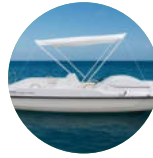

Capri 4.0

An evolution of the classic Capri 4, an extremely minimalist and highly functional vessel. Convenient and impressive stainless steel ladder in centre aft, side rails removed, 4 very wide seats. 5th central seat in the prow of the dome. Watertight storage box.

Technical characteristics

- » Double reinforced fibreglass hull
- » Printed polyester seats
- » Stainless steel wheelhouse
- » Plastic impeller

Dimensions

- » Length 4 mt.
- » Width 1,70 mt.
- » Weight 145 kg.
- » Certified capacity 5 people
- » Colors ○

Optionals

- » Sunshade
- » Slides

Sunshade